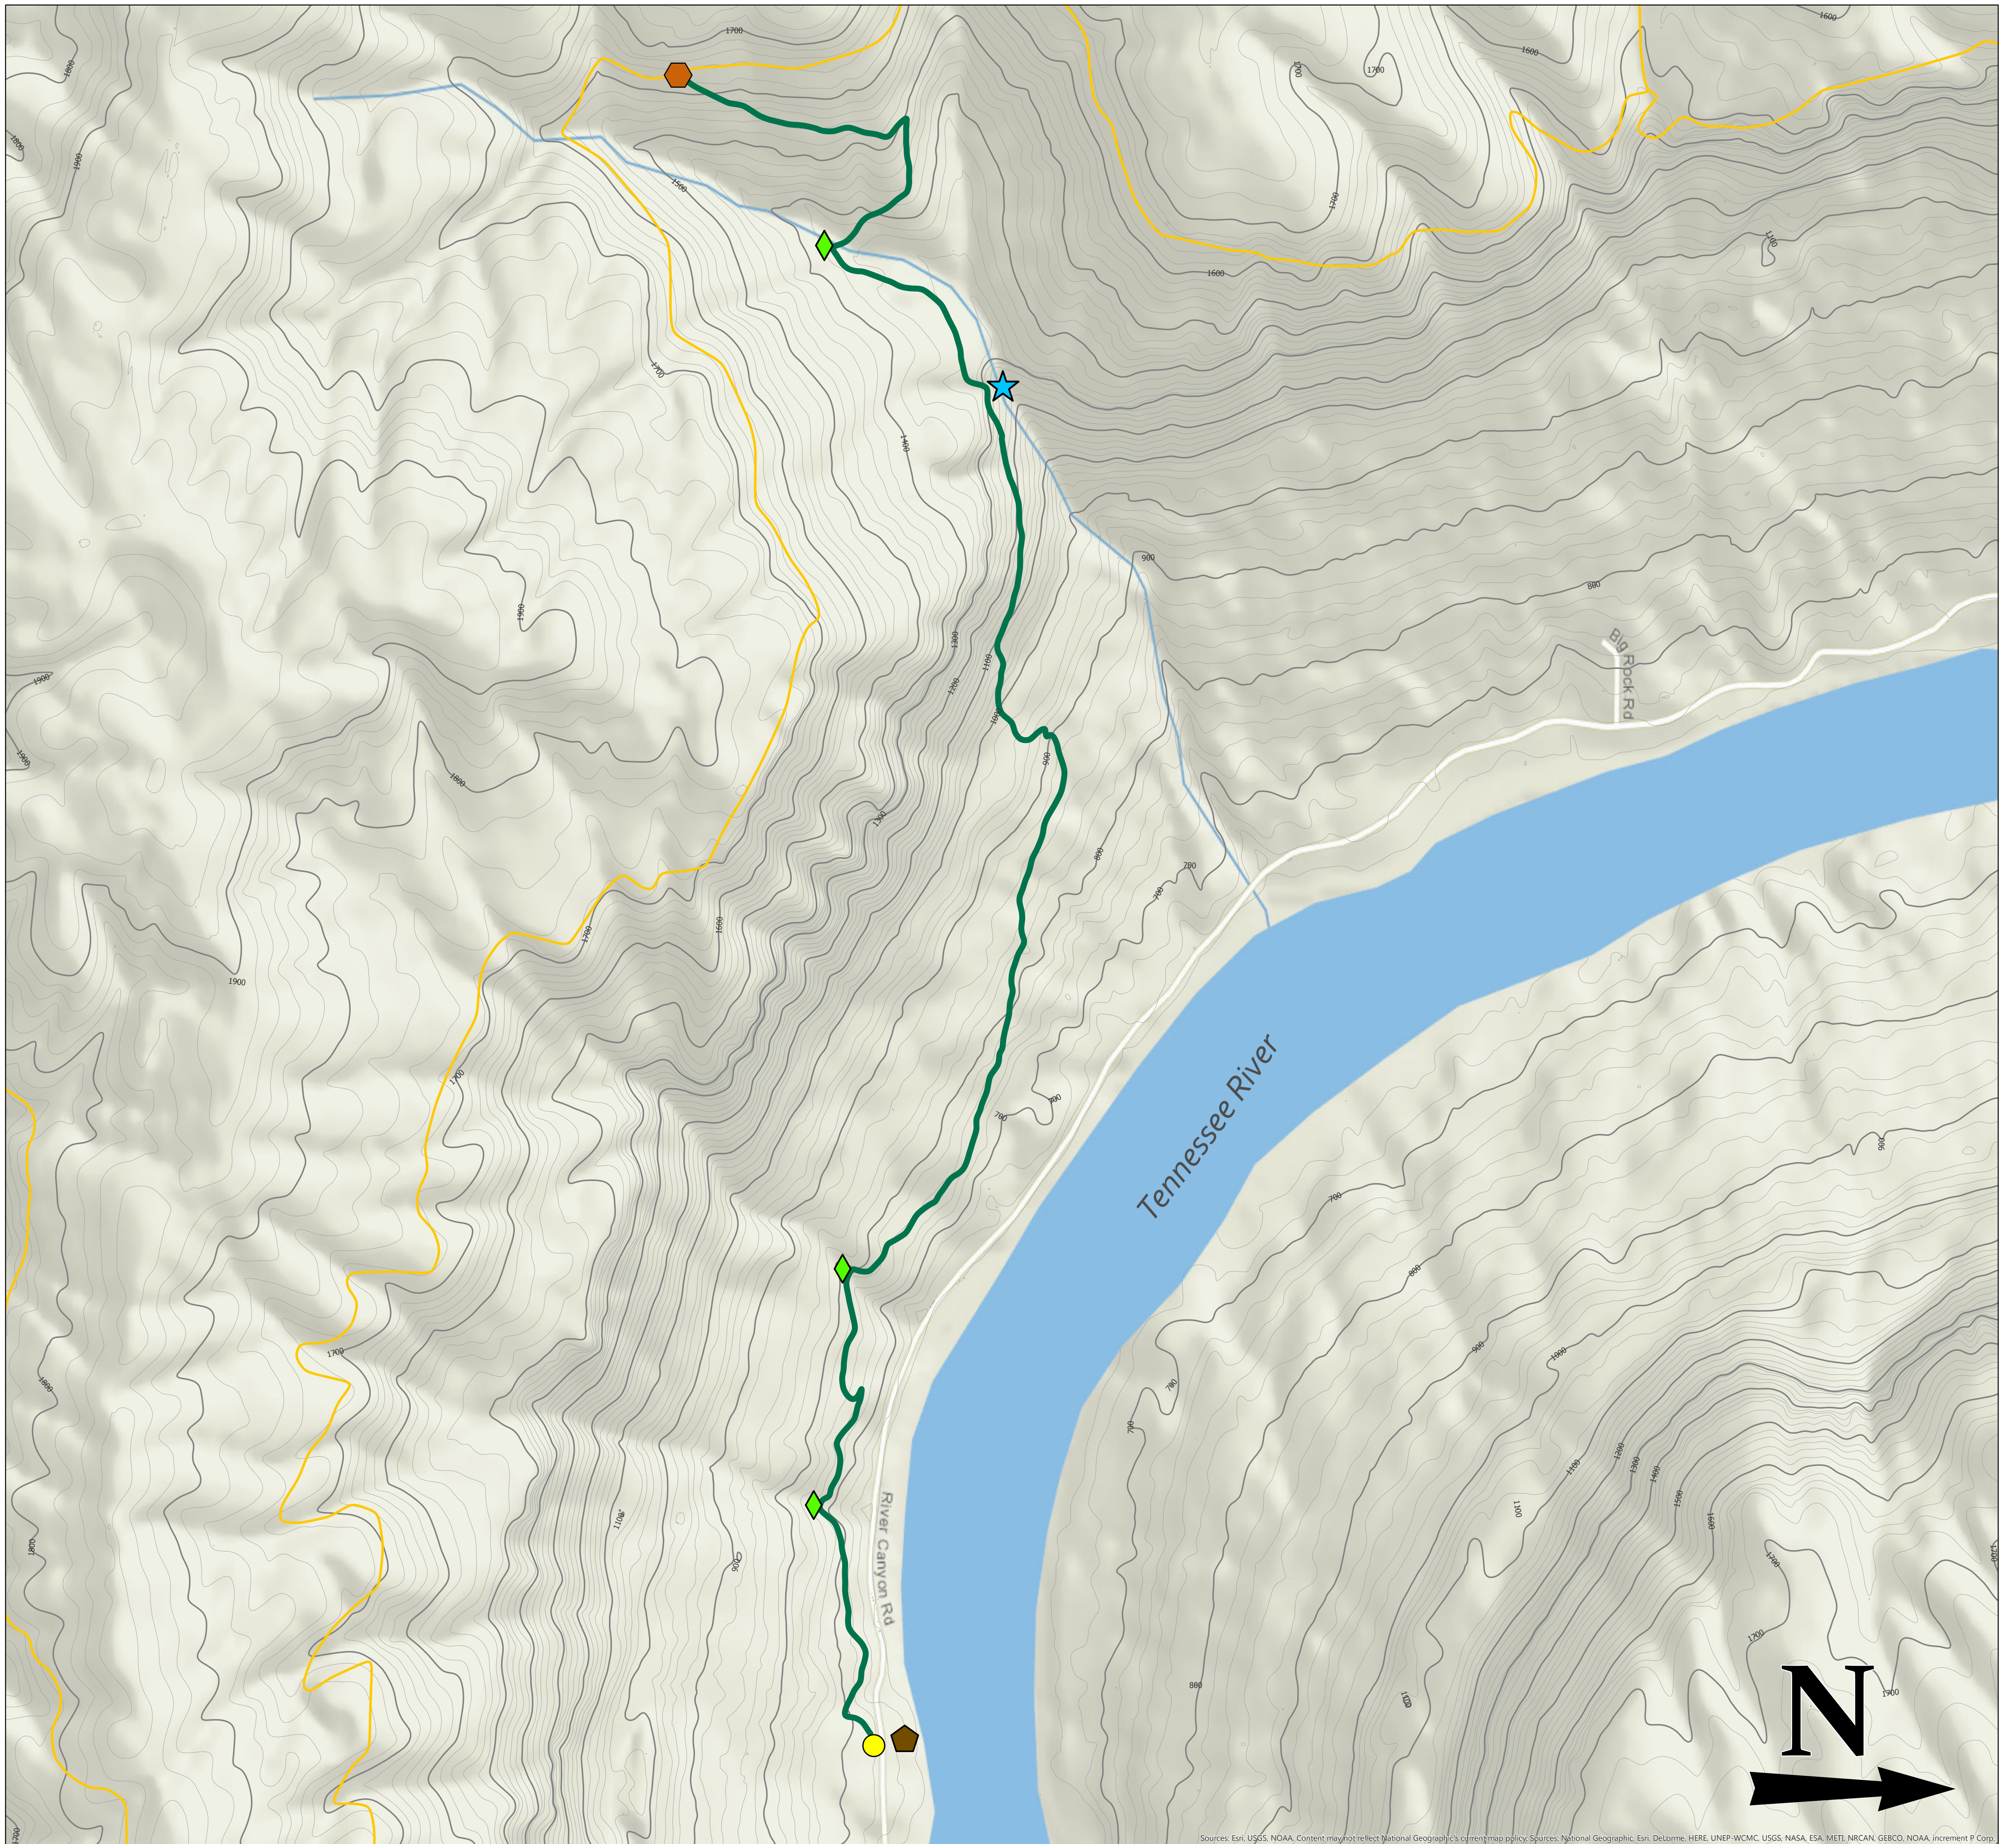

Ritchie Hollow Trail

- Ritchie Hollow Trail —
- CT Pot Point Loop Trail —
- Blowing Wind Falls ★
- Creek Crossing ◆
- Trail Start ●
- Trail end/X with CT ◊
- Pot Point Cabin ■

Partnerships that made this trail:

Trail Length = 2.2 miles
Distance to Blowing Wind Falls = 1.8 miles